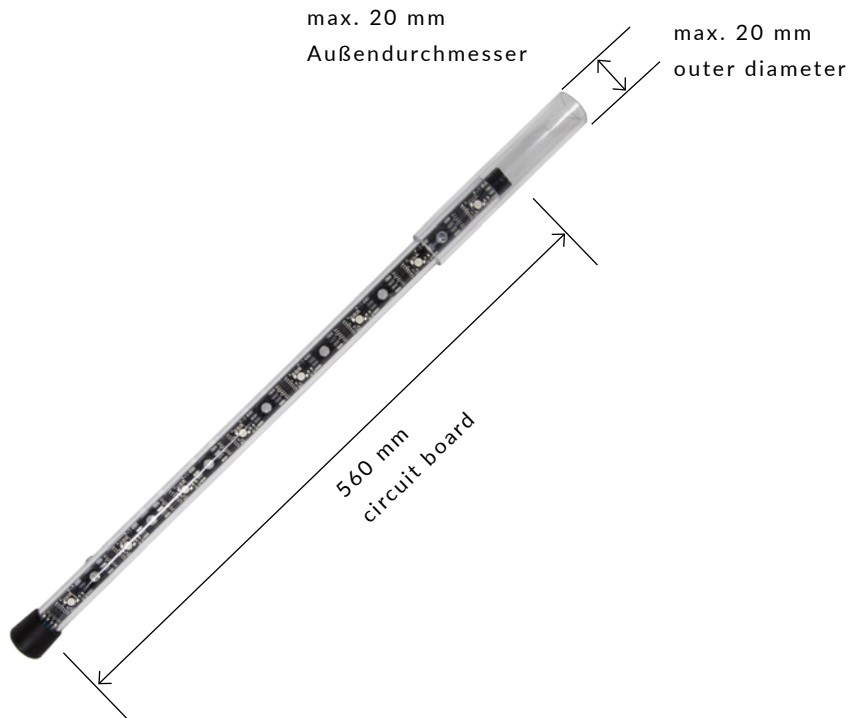

Configuration transparent, flexible/curvable
 Pixel Pitch 40,00 mm /
 Transparenz **75%**

Please note that this is a basic datasheet for rental customers and planning. Extensive documentation and manuals are available - we encourage you to get in touch if you consider this material for use in dry-hire jobs.

curveLED® P40.0

Technical Overview			
Pixelpitch	40,0 mm	Protection Grade	IP54
Configuration	SMD black-face LED	Transparency	75% at 40mm pixelpitch
Router, dimension W x H x D mm	3200 x 2650 x 1200	Avg. Power Consumption	0,3 W/px
Max. resolution	1920 x 1200 px	Working temp.	0-65°C
Brightness	2360 mcd/px		