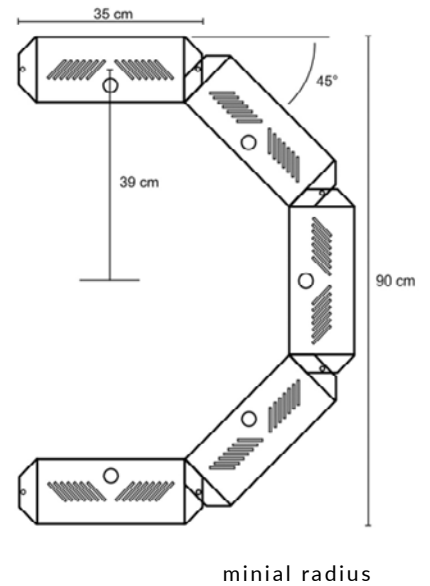

Configuration transparent, flexible/curvable
 Pixel Pitch 40,00 mm /
 Transparenz **75%**

Please note that this is a basic datasheet for rental customers and planning. Extensive documentation and manuals are available - we encourage you to get in touch if you consider this material for use in dry-hire jobs.

curveLED® P40.0

Technical Overview			
Pixelpitch	40,0 mm	Protection Grade	IP54
Configuration	SMD black-face LED	Transparency	75% at 40mm pixelpitch
Router, dimension W x H x D mm	3200 x 2650 x 1200	Avg. Power Consumption	0,3 W/px
Max. resolution	1920 x 1200 px	Working temp.	0-65°C
Brightness	2360 mcd/px		