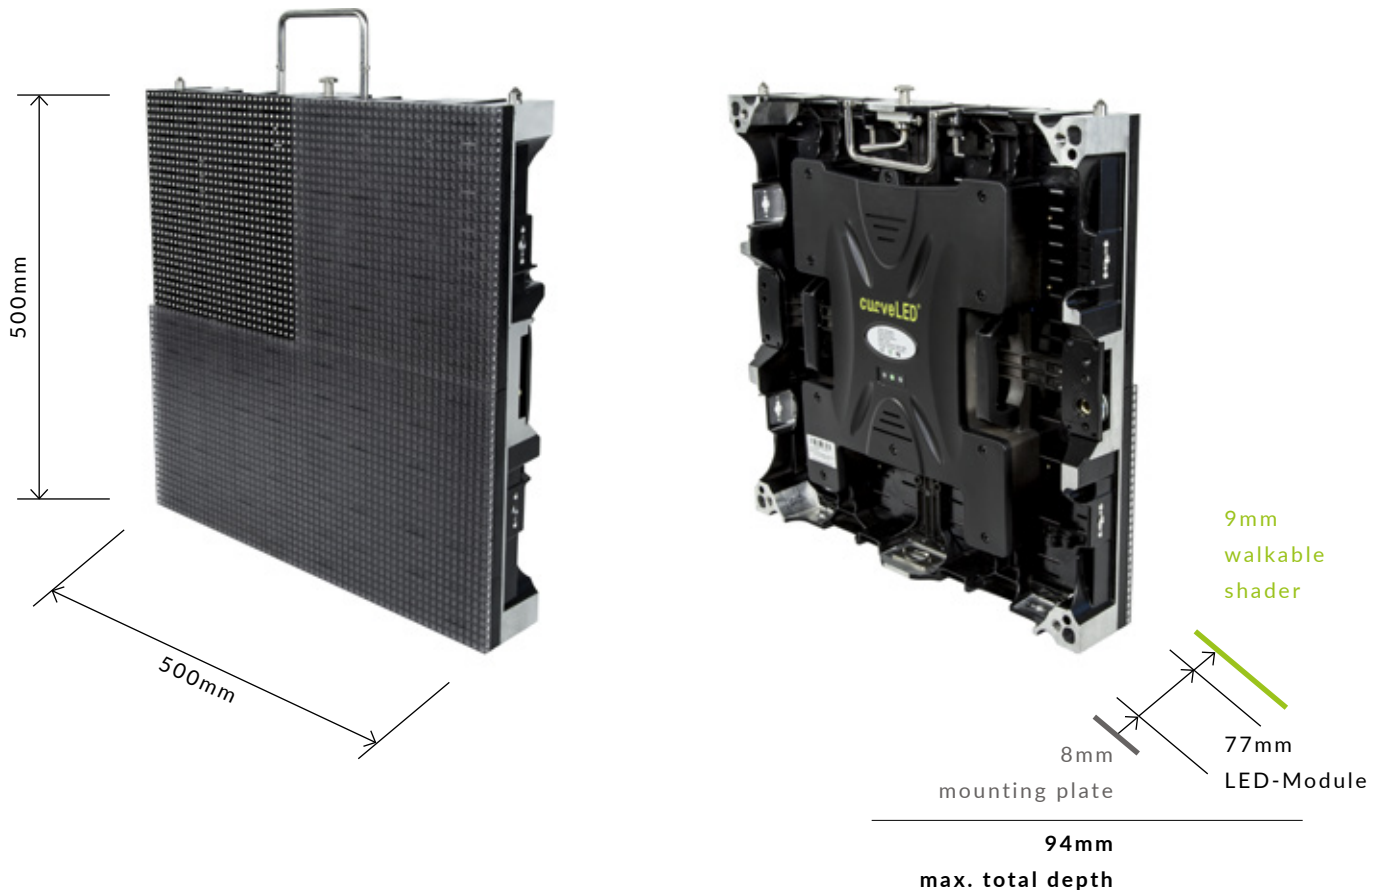

Konfiguration Indoor & Outdoor, walkable/driveable as LED-floor
Pixel Pitch 8,33 mm

curveLED® P8.33 outdoor / floor

Pixel Pitch	8,33 mm	Power Supply	100-230V, 50/60 Hz
LEDs	SMD3535	Max. Power Consumption	276 W
Pixel Configuration	1R1G1B	Module size (w x h x d)	500 x 500 x 77 mm
Cabinet, Density	14400/m ²	Module Resolution	60 x 60 Px
Brightness	6500 nit (cd/m ²)	Module Weight	11,6 kg
Best Viewing Angles	H: 140°, V: 120°	Protection Class	IP65
Refreshrate	1000 – 8000 Hz	Material Housing	Die-Cast Aluminium
Greyscale	14 Bit	Operating Temperature	-20°C – +40°C
Best Viewing Distance	8-50 m	Operating Humidity	10% – 90%